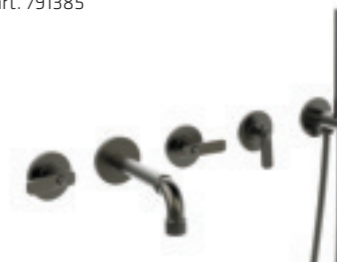

art. 794011

Monocomando per bidet  
Single control mixer for bidet

art. 791240

Rubinetti da incasso  
Concealed taps

art. 791385

Gruppo per vasca a parete 5 fori  
Wall mounted 5-holes bath-shower mixer

art. 791384